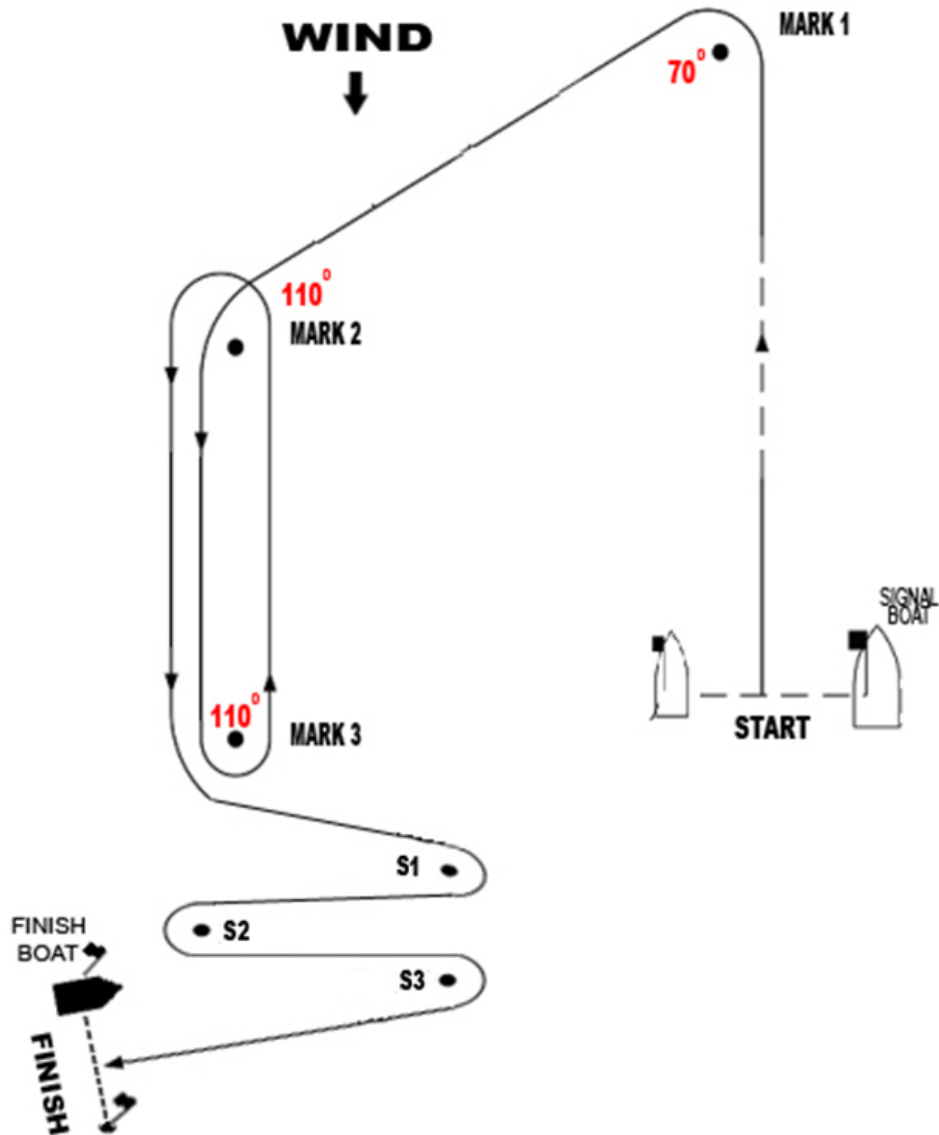

2008 RS:X YOUTH OPEN EUROPEAN CHAMPIONSHIPS
 &
 INTERNATIONAL UNDER 21 CHAMPIONSHIPS
 26 JULY-03 AUGUST 2008
 MONDELLO-ITALY

SAILING INSTRUCTIONS

APPENDIX 2A – COURSES

TRAPEZOIDAL COURSE - OUTER LOOP

Angles are approximate

Course Indication: White Flag with course cod letters – OUT

Course Signal	Configuration
OUT	START - 1 - 2 - 3 - 2 - 3 - SI - S2 - S3 - FINISH
OUT 2	START - 1 - 2 - 3 - 2 - 3 - 2 - 3 - SI - S2 - S3 - FINISH
OUT 3	START - 1 - 2 - 3 - 2 - 3 - 2 - 3 - 2 - 3 - SI - S2 - S3 - FINISH

2008 RS:X YOUTH OPEN EUROPEAN CHAMPIONSHIPS
 &
 INTERNATIONAL UNDER 21 CHAMPIONSHIPS
 26 JULY-03 AUGUST 2008
 MONDELLO-ITALY

SAILING INSTRUCTIONS

APPENDIX 2B – COURSES

TRAPEZOIDAL COURSE – INNER LOOP

Angles are approximate