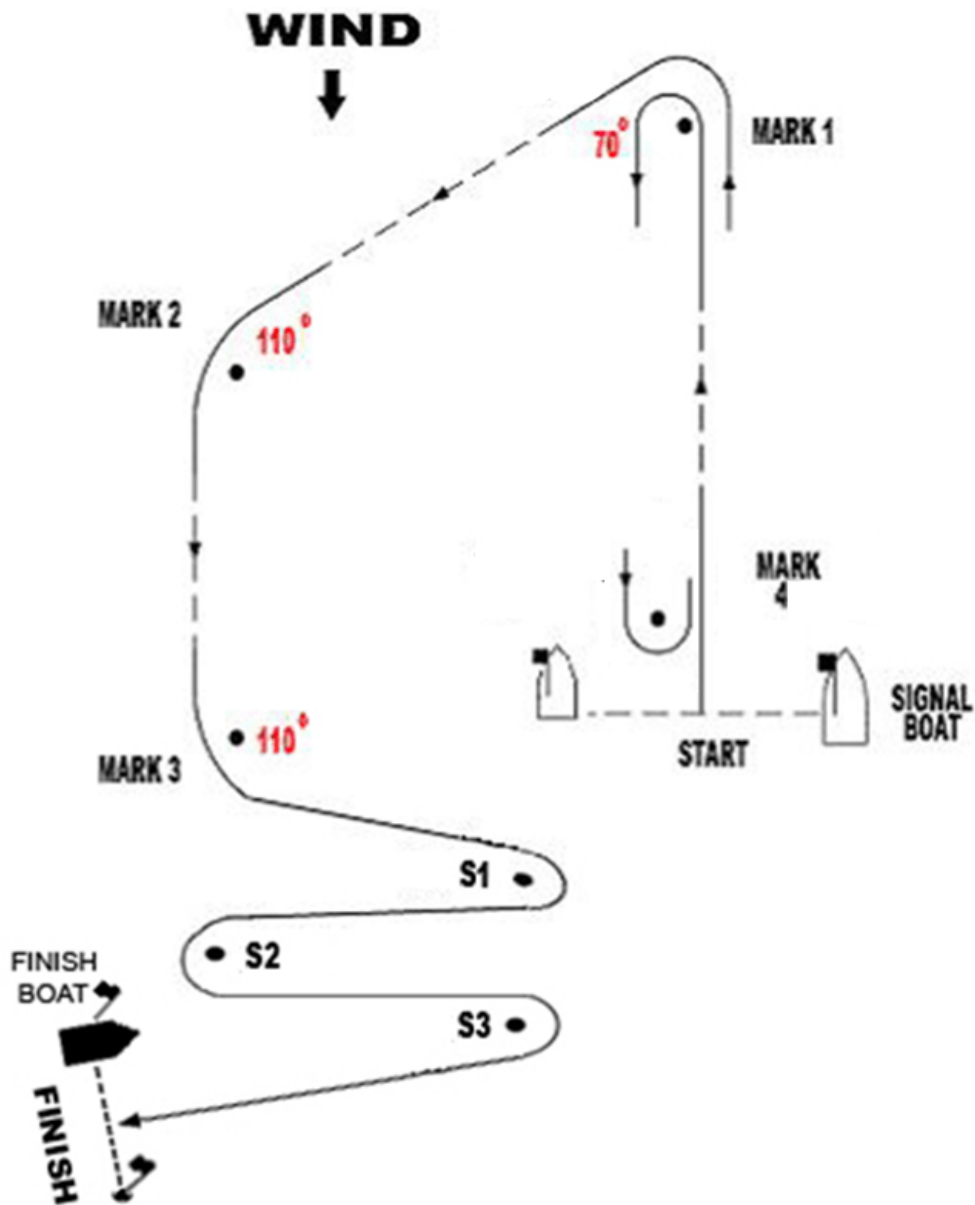

2008 RS:X YOUTH OPEN EUROPEAN CHAMPIONSHIPS
 &
 INTERNATIONAL UNDER 21 CHAMPIONSHIPS
 26 JULY-03 AUGUST 2008
 MONDELLO-ITALY

SAILING INSTRUCTIONS

APPENDIX 2A – COURSES

TRAPEZOIDAL COURSE - OUTER LOOP

Angles are approximate

Course Indication: White Flag with course cod letters – OUT

Course Signal	Configuration
OUT	START - 1 - 2 - 3 - 2 - 3 - SI - S2 - S3 - FINISH
OUT 2	START - 1 - 2 - 3 - 2 - 3 - 2 - 3 - SI - S2 - S3 - FINISH
OUT 3	START - 1 - 2 - 3 - 2 - 3 - 2 - 3 - 2 - 3 - SI - S2 - S3 - FINISH

2008 RS:X YOUTH OPEN EUROPEAN CHAMPIONSHIPS
 &
 INTERNATIONAL UNDER 21 CHAMPIONSHIPS
 26 JULY-03 AUGUST 2008
 MONDELLO-ITALY

SAILING INSTRUCTIONS

APPENDIX 2B – COURSES

TRAPEZOIDAL COURSE – INNER LOOP

Angles are approximate

Course Indication: White Flag with course cod letters – IN

Course Signal	Configuration
IN	START - 1 - 4 - 1 - 2 - 3 - S1 - S2 - S3 - FINISH
IN 2	START - 1 - 4 - 1 - 4 - 1 - 2 - 3 - S1 - S2 - S3 - FINISH
IN 3	START - 1 - 4 - 1 - 4 - 1 - 4 - 1 - 2 - 3 - S1 - S2 - S3 - FINISH